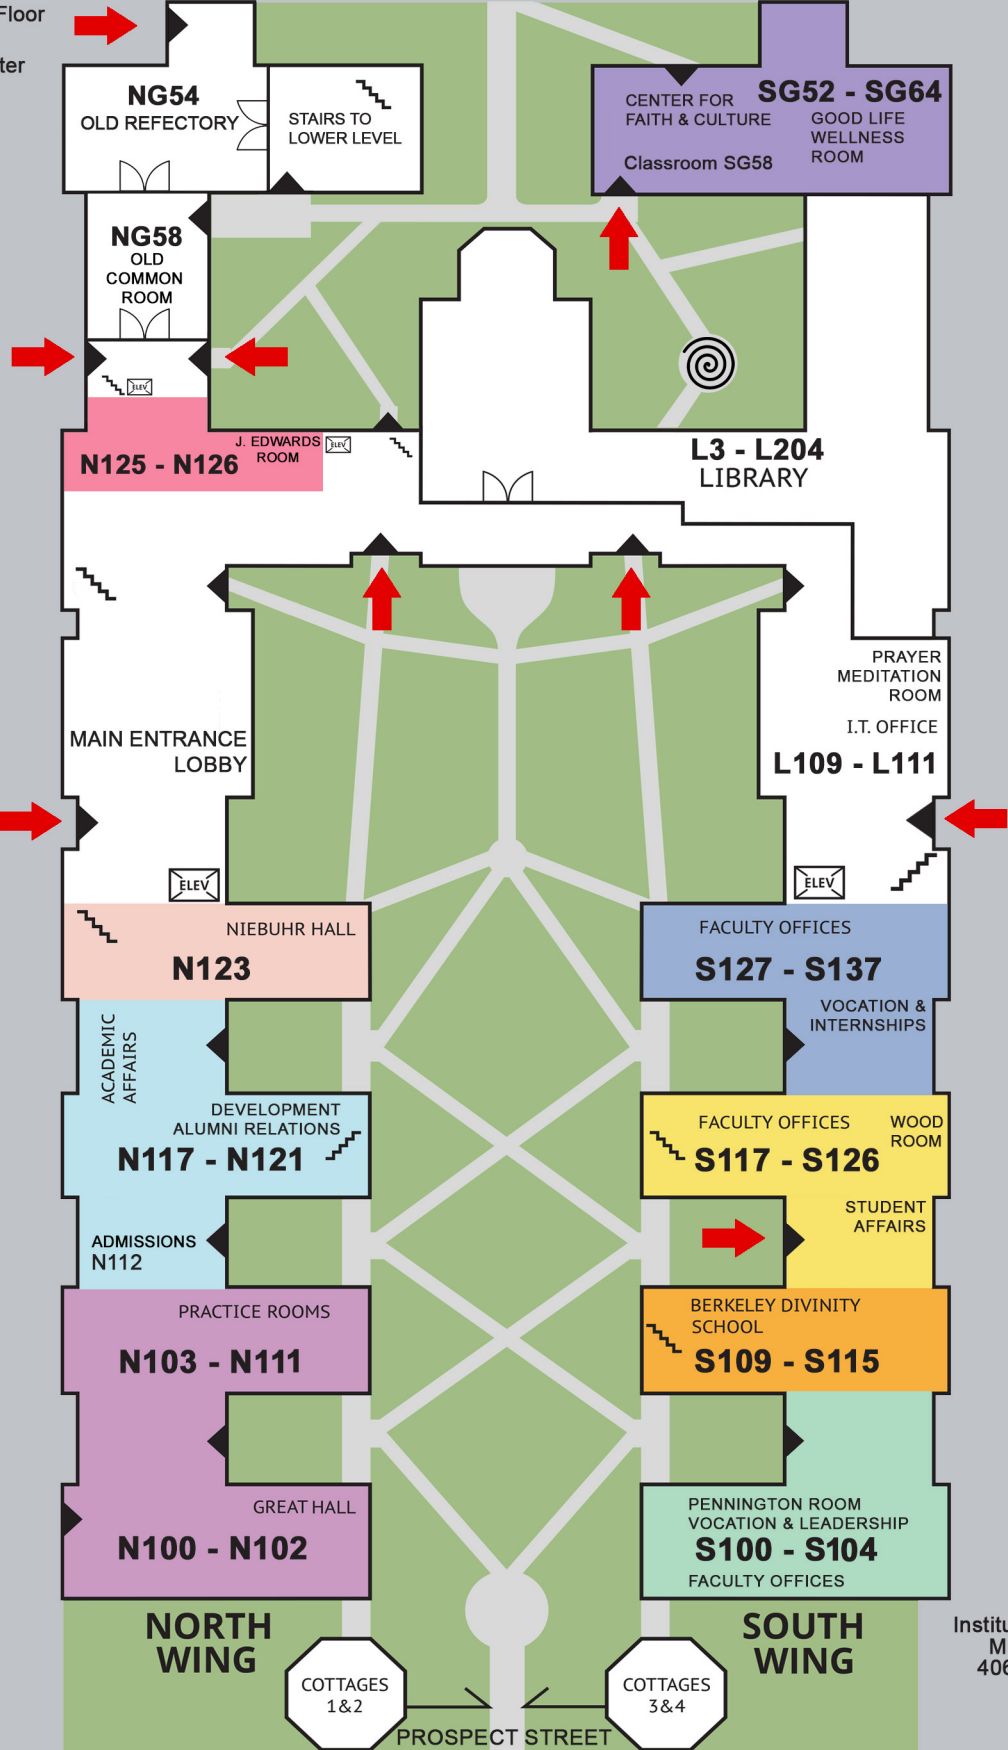

First Floor

Northeast Wing, Ground Floor
Below Old Refectory
Jonathan Edwards Center
Classroom N54
N51 - N62

NG54
OLD REFECTORY

STAIRS TO LOWER LEVEL

SG52 - SG64
CENTER FOR FAITH & CULTURE
GOOD LIFE WELLNESS ROOM
Classroom SG58

NG58
OLD COMMON ROOM

L3 - L204
LIBRARY

N125 - N126
J. EDWARDS ROOM

L109 - L111
PRAYER MEDITATION ROOM
I.T. OFFICE

Living Village construction through Summer 2025

N123
NIEBUHR HALL

S127 - S137
FACULTY OFFICES
VOCATION & INTERNSHIPS

N117 - N121
ACADEMIC AFFAIRS
DEVELOPMENT ALUMNI RELATIONS

S117 - S126
FACULTY OFFICES
WOOD ROOM
STUDENT AFFAIRS

N103 - N111
PRACTICE ROOMS
ADMISSIONS N112

S109 - S115
BERKELEY DIVINITY SCHOOL

N100 - N102
GREAT HALL

S100 - S104
PENNINGTON ROOM
VOCATION & LEADERSHIP
FACULTY OFFICES

NORTH WING

SOUTH WING

COTTAGES 1&2

COTTAGES 3&4

PROSPECT STREET

Institute of Sacred Music
Miller Hall Offices
406 Prospect Street

Accessible entrances indicated by red arrows