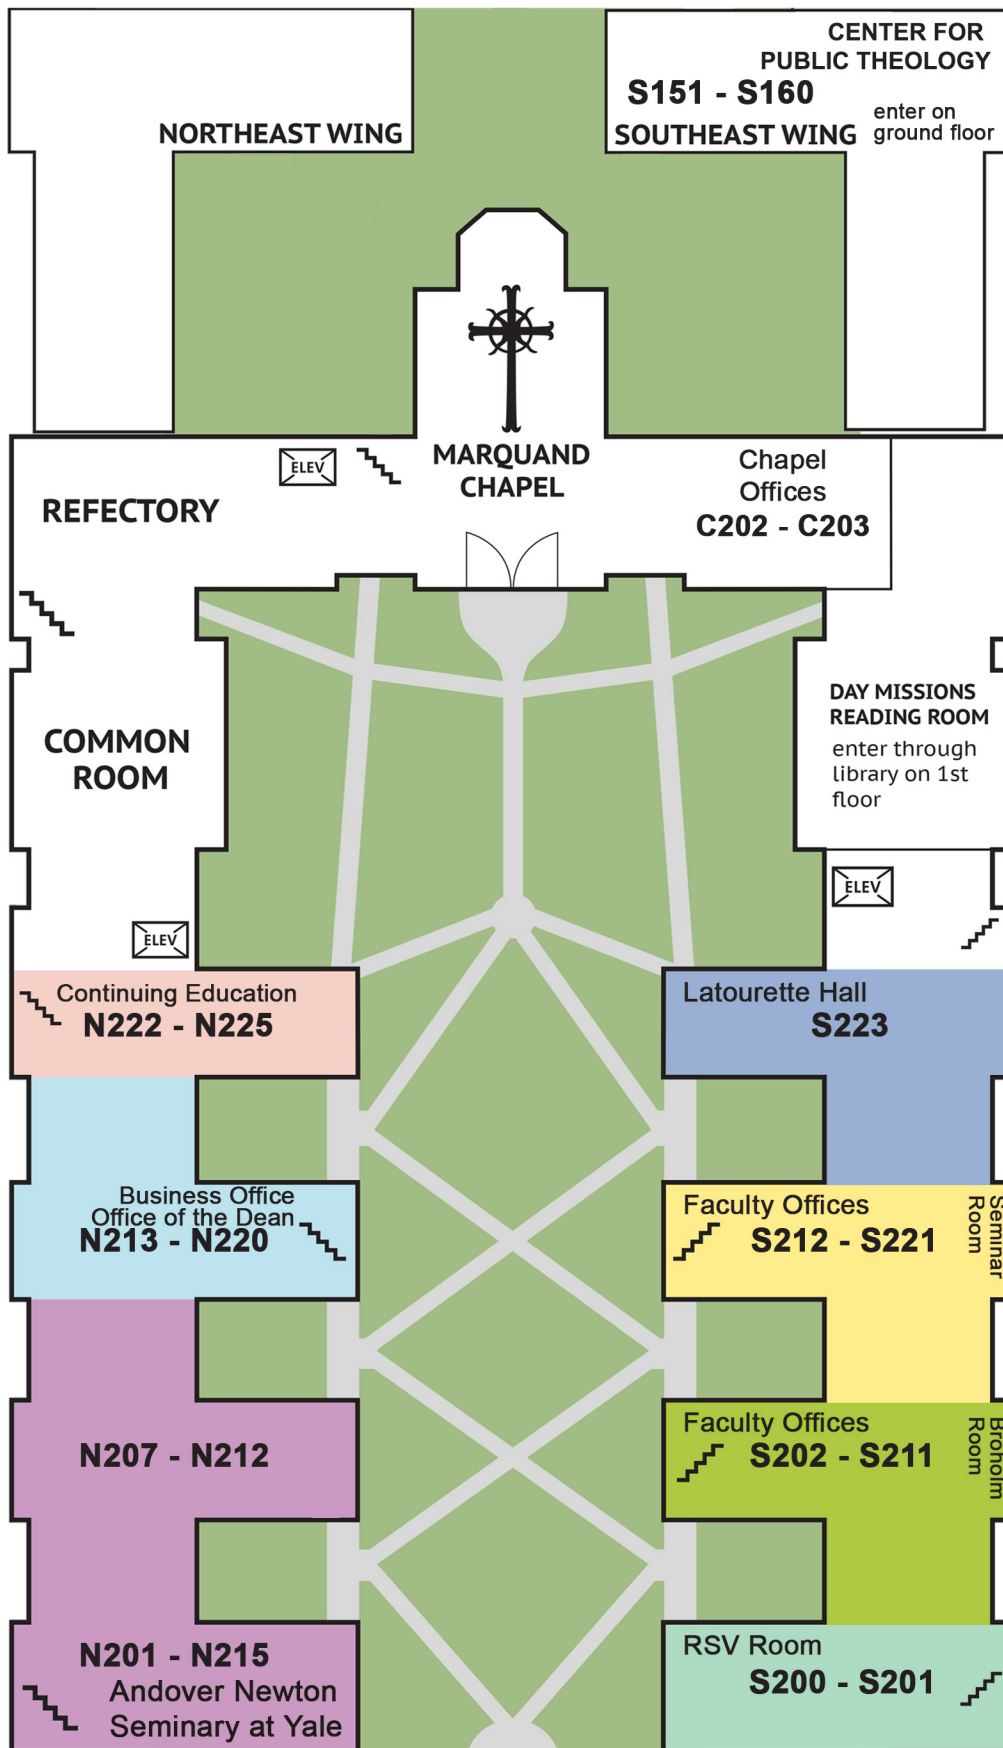

Second Floor

North Wing

South Wing